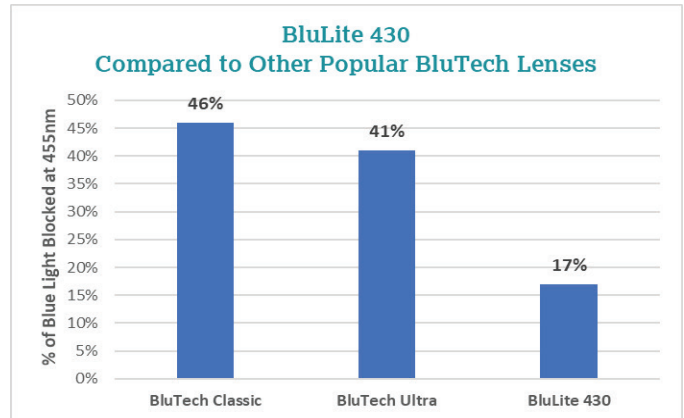


Blue light protection
that looks good all
day, everyday.

BLULITE430

BLUTECH
LENSES

BLULITE430

Clearer Lens with 5X More Protection = Ultimate Primary Pair

BluLite430 Lenses have blue light protection built into the lens while still maintaining a very clear color, all while providing much better blue light protection than the leading blue light clear lens.

Comparison of Blue Light Blocking Percentages at 455nm

What's Coming Off Screens at 455nm

BluLite430

- 5X more patient protection where it matters (455nm).
- The ultimate primary pair of lenses for today's digital world.
- Available in CR39, Polycarbonate, 1.67 Semi-Finished (2, 4, 6, 8 base curves).
- Available in Polycarbonate Finished Single Vision Rx with AR (-6.00 to +4.00, up to a -2.00 cylinder).