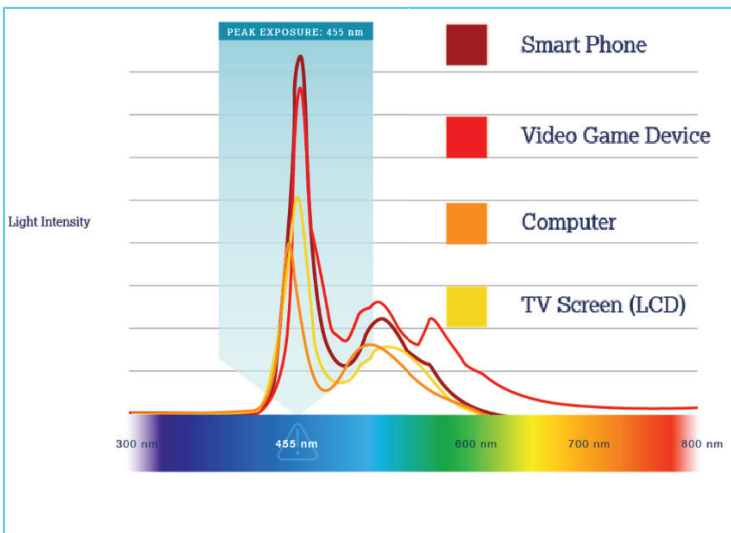


Blue light protection
that looks good all
day, everyday.

BLULITE430

BLUTECH
LENSES

BLULITE430

Clearer Lens with 5X More Protection = Ultimate Primary Pair

BluLite430 Lenses have blue light protection built into the lens while still maintaining a very clear color, all while providing much better blue light protection than the leading blue light clear lens.

Comparison of Blue Light Blocking Percentages at 455nm

What's Coming Off Screens at 455nm

BluLite430

- 5X more patient protection where it matters (455nm).
- The ultimate primary pair of lenses for today's digital world.
- Available in CR39, Polycarbonate, 1.67 Semi-Finished (2, 4, 6, 8 base curves).
- Available in Polycarbonate Finished Single Vision Rx with AR (-6.00 to +4.00, up to a -2.00 cylinder).