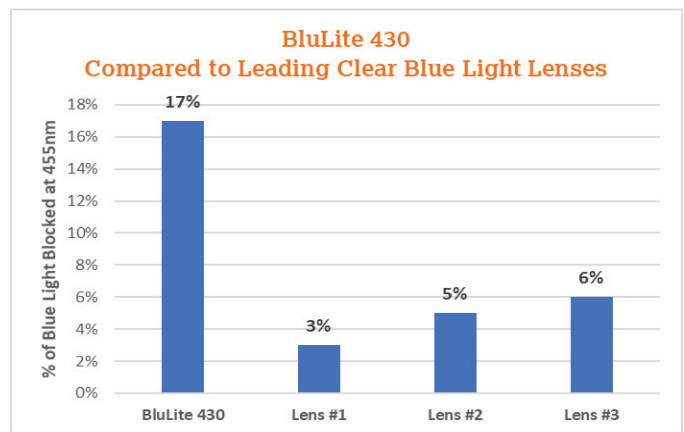


Blue light protection
that looks good all
day, everyday.

BLULITE430

BLUTECH
LENSES

BLULITE430

Clearer Lens with 5X More Protection = Ultimate Primary Pair

BluLite430 Lenses have blue light protection built into the lens while still maintaining a very clear color, all while providing much better blue light protection than the leading blue light clear lens.

Comparison of Blue Light Blocking Percentages at 455nm

What's Coming Off Screens at 455nm

BluLite430

- 5X more patient protection where it matters (455nm).
- The ultimate primary pair of lenses for today's digital world.
- Available in CR39, Polycarbonate, 1.67 Semi-Finished (2, 4, 6, 8 base curves).
- Available in Polycarbonate Finished Single Vision Rx with AR (-6.00 to +4.00, up to a -2.00 cylinder).