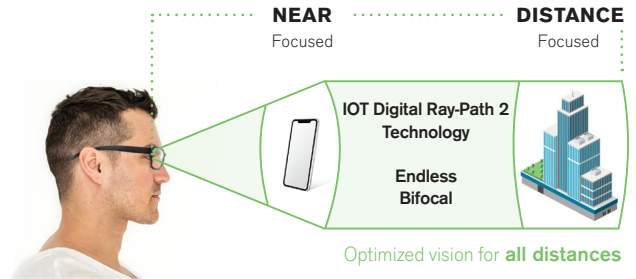

**Improved aesthetics
with Endless Bifocal Lenses**

Virtually invisible segment line

Endless Bifocal lenses are created with advanced digital technology. Digital processing ensures the **segment line is virtually invisible for noticeably better aesthetics**. You'll experience **precise and comfortable vision and easy transition** between the near and distance zones.

Benefits

- Wide areas of view at near and distance, free of peripheral blur
- Better aesthetics, less visible segment line
- Easy transition between visual fields
- Precise and comfortable focusing, especially when using electronic devices
- Near elimination of peripheral blur
- Countless lens material and treatment options
- High-value solution

A lens adapted to any situation

Endless Bifocal lenses include IOT Digital Ray-Path 2 Technology. This patented innovative technology personalizes your lenses, for **crisp vision at all distances**.

Always personalized