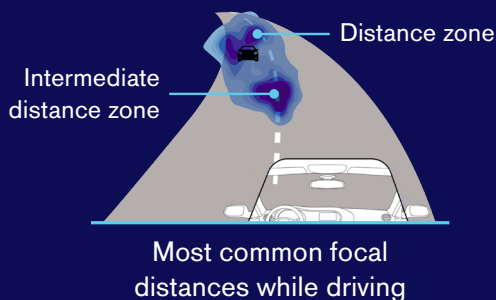

Endless Drive Lenses

Endless Drive Progressive and Single Vision lenses are specifically adapted for driving. They are designed to help reduce visual fatigue, improving visual acuity and providing better vision of the dashboard, mirrors, and road ahead.

Endless Drive lenses are uniquely designed based on the way we see while driving. They have been developed to maximize the distance and intermediate distance vision zones, which are the areas most used for driving.