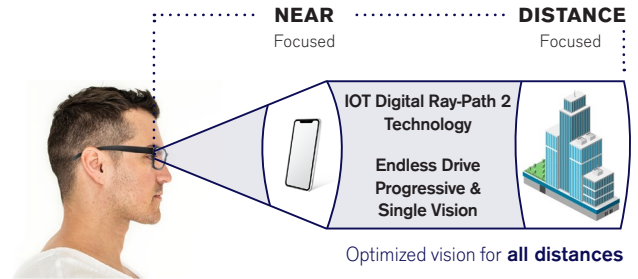

A lens adapted to any situation