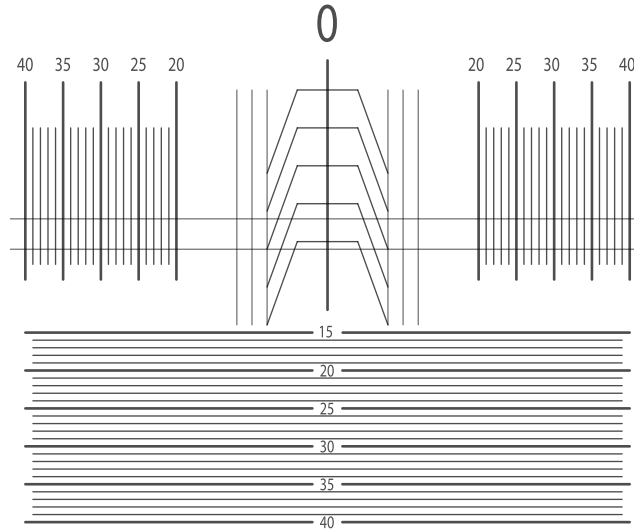

# ACCULAB Montanel™ Progressive Lens Centration Chart

Printing Instructions for AccuLab Centration Charts (Print to Scale)

1. Go to **File > Print**
2. Select your printer
3. Under **Page Handling**, set **Page Scaling** to **None**
4. Click **OK** to print

**⚠ Important:**

Do **not** select "Fit to Printable Area."

Charts must be printed at **100% scale** to ensure accurate measurements.

[www.accumlab.net](http://www.accumlab.net)

Your Success Is Our Vision