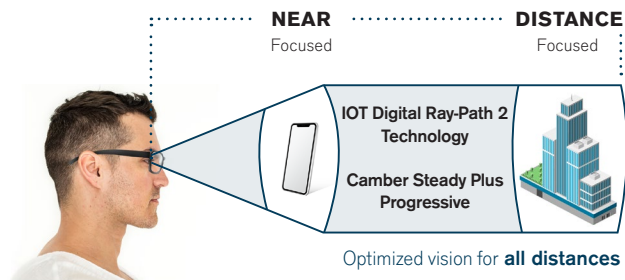

iot
See the difference
APPROVED PARTNER
Camber is a trademark of Younger Mfg. Co.

ACCULAB
509 Oak Street, DeKalb, IL 60115
1-800-688-3904

Capture the movement

with Camber Steady Plus Progressive Lenses

There is so much to see and do in this world. Let your eyes capture every experience by living in the moment.

We live in a dynamic and ever-changing society. Our lives are fast paced, and the digital age is here to stay. Camber Steady Plus Progressive lenses **adapt to the demands of modern life**. They meet the visual needs of the most active progressive lens wearers, who demand clear and stable vision, even when engaged in highly dynamic activities.

A lens adapted to any situation

Camber Steady Plus Progressive lenses include IOT Digital Ray-Path 2 Technology. This patented innovative technology personalizes your lenses, for **crisp vision at all distances**.