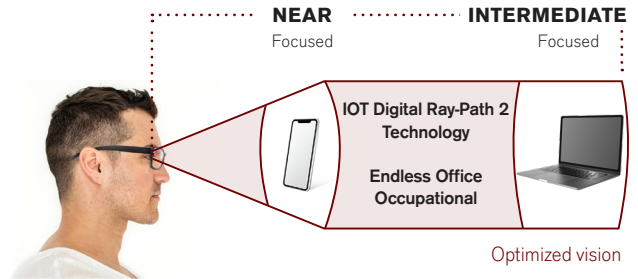

Have you noticed you need better vision for certain activities?

With the emergence of remote work, more and more professionals spend a large part of the day using their intermediate and near vision. General progressive lenses allow you to see clearly in all distances. However, if you spend long periods of time working at a desk, you may notice your vision starts to become compromised and it takes some effort to focus.

Endless Office Occupational lenses are perfect for working at the desk. They **adjust to your needs** and offer **unmatched near and intermediate vision, an unsurpassed level of visual quality, and postural comfort.**

Do not drive while wearing Endless Office Occupational lenses as they do not provide adequate distance vision.

Benefits

- Maximum intermediate and near visual fields
- Designed to reduce visual fatigue symptoms
- Less eyestrain
- Improved postural ergonomics avoiding unnecessary head movements
- Precise and comfortable focusing, especially when using electronic devices
- Near elimination of peripheral blur
- Superior visual quality for viewing digital devices
- Excellent dynamic vision, easy transition between near and intermediate visual fields
- Immediate adaptation

A lens adapted to any situation