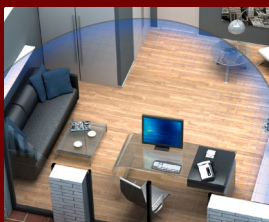

### Endless Office Occupational | 1.3 m

Clear vision up to 1.3 m (4.2 ft)

Perfect for those who require clear vision at desk level and prolonged use at very near distances.

### Endless Office Occupational | 2 m

Clear vision up to 2 m (6.5 ft)

Perfect for those who require clear vision at desk level and prolonged use at intermediate and near distances.

### Endless Office Occupational | 4 m

Clear vision up to 4 m (13.1 ft)

Perfect for those who require clear vision in a room-sized space and extra viewing is needed at intermediate and near distances.

Consult your eyecare professional for more information on Endless Office Occupational lenses.

Endless Office Occupational lenses are perfect for working at the desk. They **adjust to your needs** and offer **unmatched near and intermediate vision, an unsurpassed level of visual quality, and postural comfort.**